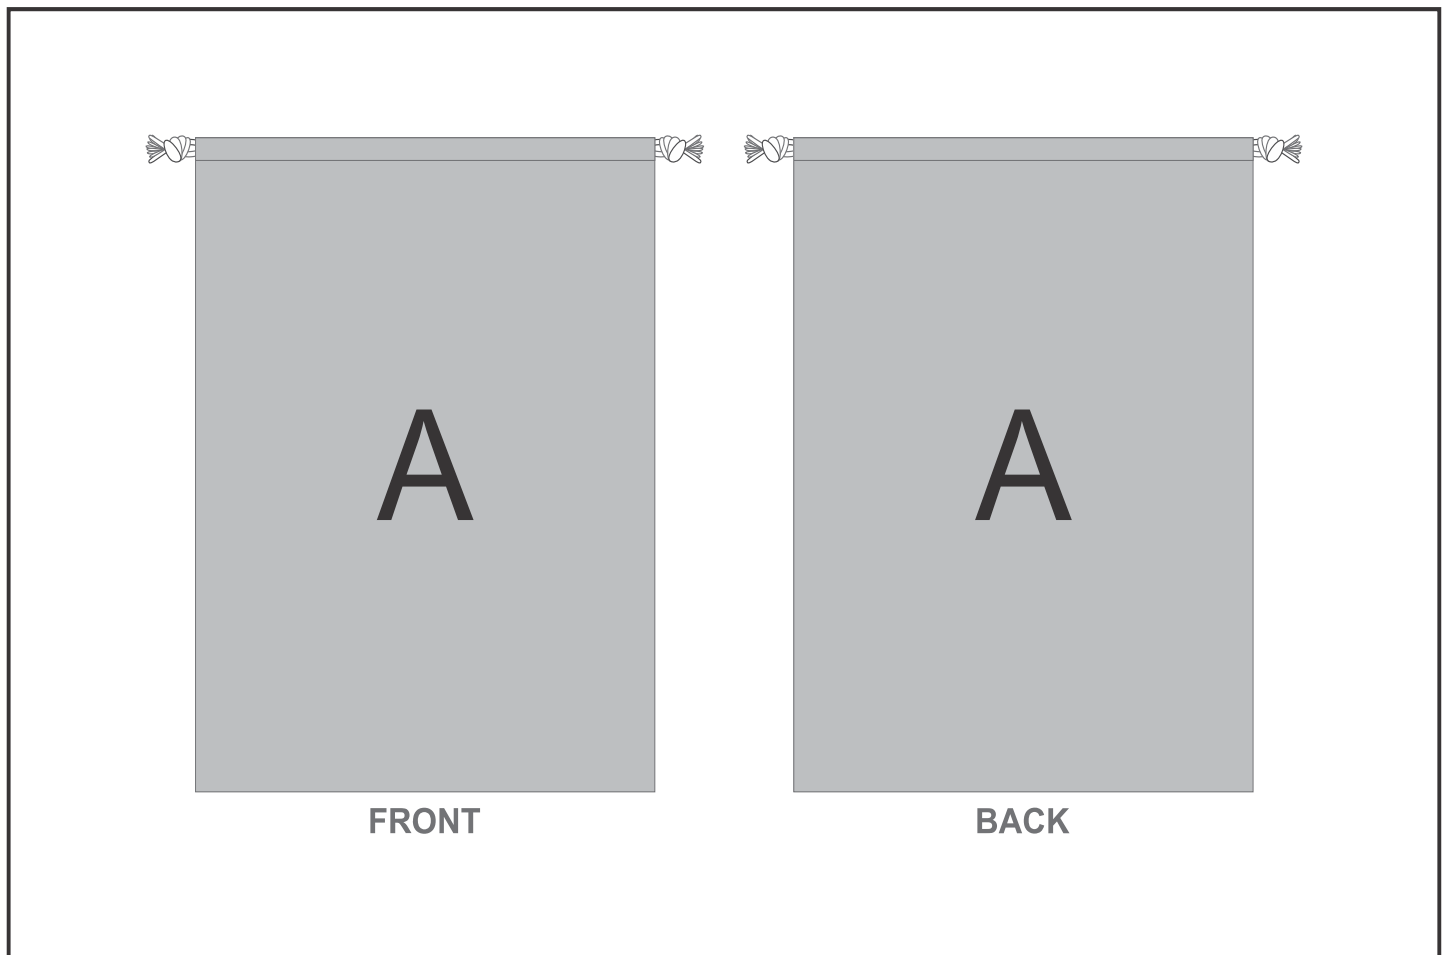

# BC-HP-89-G

Hoppla Benguela Jumbo Polyester Drawstring Pouch

## Need to know:

- Includes 1-Position Sublimation (setup fees apply)
- Please Note: We cannot guarantee 100% logo Alignment on all Brandable Panels.

## Branding Options:

Position	Branding Method (Branding Code)	No. of Colours	Dimension
A	Custom Sublimation A (CPSUB-A)	Full Colour	360mm wide x 920mm high